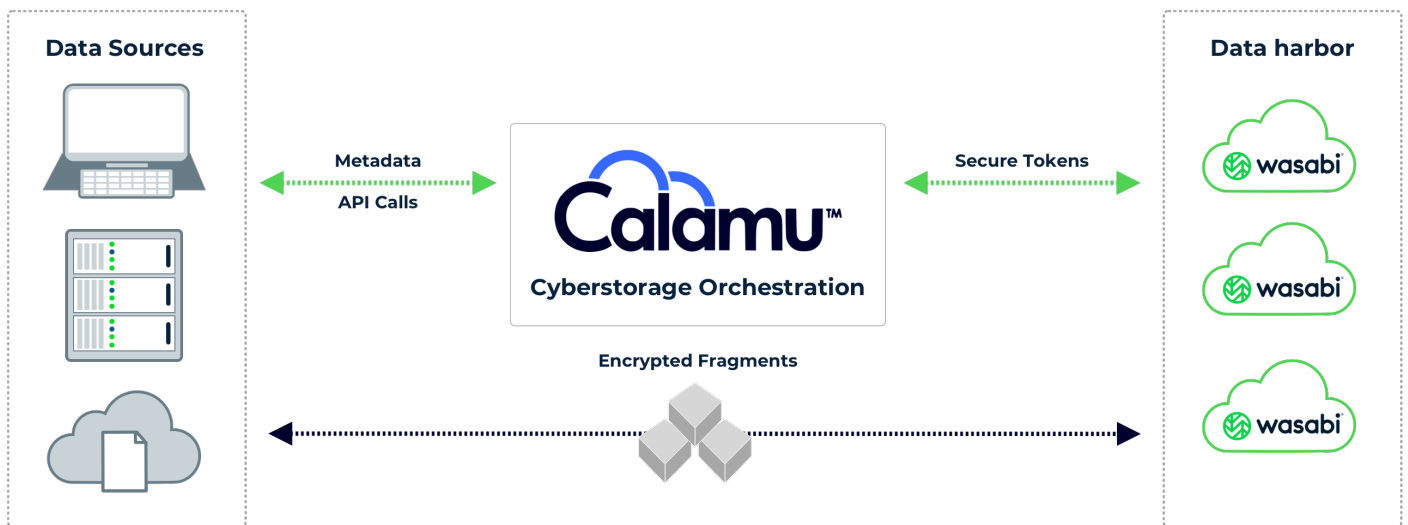

Calamu + Wasabi: Better Together

Wasabi has partnered with Calamu to offer a highly secure cloud storage solution, one that prevents data from being stolen or leaked while simultaneously boosting reliability and durability of stored data. Wasabi hot cloud storage is highly affordable and offers high performance object storage for any use case. Calamu turns that storage into a nearly impenetrable cloud cyberstorage vault by adding patented data processing and award-winning security features. Together, the integrated solution enables you to store data in the cloud without risk that it will be lost, stolen, maliciously encrypted, or held for ransom due to a cyber attack. Even if a cloud breach is detected, Calamu will automatically sequester the compromised location and self-heal your environment, ensuring data stays out of enemy hands.

ABOUT WASABI

Wasabi provides simple, predictable and affordable hot cloud storage for businesses all over the world. It enables organizations to store and instantly access an unlimited amount of data at 1/5th the price of the competition with no complex tiers or unpredictable egress fees. Trusted by tens of thousands of customers worldwide, Wasabi has been recognized as one of technology's fastest-growing and most visionary companies. Created by Carbonite co-founders and cloud storage pioneers David Friend and Jeff Flowers, Wasabi is a privately held company based in Boston.

©2022 Wasabi Technologies LLC. All rights reserved. WASABI and the WASABI Logo are trademarks of Wasabi Technologies LLC and may not be used without permission of Wasabi Technologies LLC. All other brand names mentioned herein are for identification purposes only and may be the trademarks of their respective holder(s).

Tel [1-844-WASABI-1](tel:1-844-WASABI-1)
Email info@wasabi.com

wasabi
hot cloud storage

www.wasabi.com